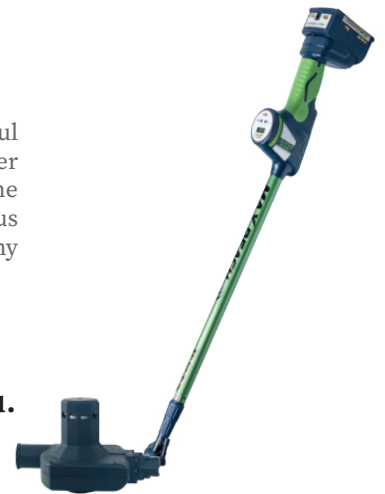

ULTIMATE POWER TOOL INTRODUCTION

Welcome to the 21st century of minimalism and ultra powerful lithium-ion batteries. This new power tool is an amazing clutter saving device for all your powered garden tools and home improvement tools. With 3 interchangeable head for various bushes, trees, and ground, this device will save you many headaches and space.

Whether you're an avid landscaper, DIY'er, or avoid doing any dirty work, this tool is for you.

HOW IT WORKS

Do you ever get overwhelmed with all the clutter in garage or shed? MaxReach has the solution! With revolutionary new technology, one device is all you will ever need! With a long list of available attached, MaxReach is here to make your life easy.

- Hedge Trimmer
- Edger
- Blower
- Lawn mower
- Pruning Shears
- Circular Saw
- Angle Grinder
- Sander
- Jig Saw
- And many more