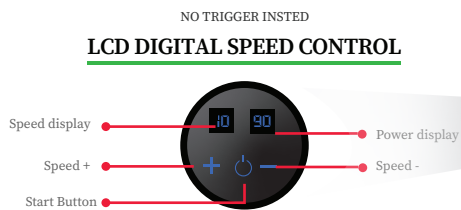

## LCD DIGITAL SPEED CONTROL